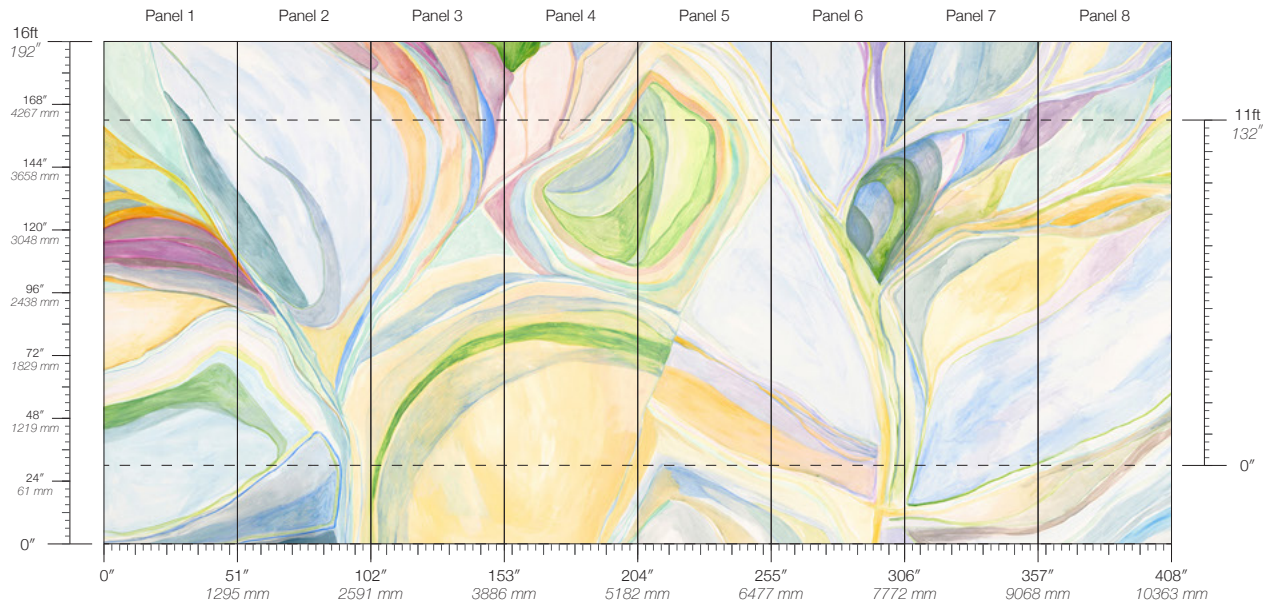

Abstract Dream

Suitable for residential and commercial projects

COLOR
Dream

STOCK
Made to order

REPEAT
Non-repeating

CONTACT
sales@calicowallpaper.com
+1 718 243 1705
57 Lispenard Street
New York, NY 10013 USA

ITEM
4201

MINIMUM
1 panel

LEAD TIME
4 weeks to print

CONTENT
Type II PVC-Free TPO

MAINTENANCE
Water-based cleanser

ORIGIN
USA

DISCLAIMER
Panel maps represent mural artwork only. Reference the physical sample for color and texture.

PANEL WIDTH
51" / 1295 mm trimmed

FLAMMABILITY
ASTM E84 Adhered Class A

DETAILS
Custom options available

PANEL HEIGHT
132" / 3353 mm standard
192" / 4877 mm extended

ENVIRONMENTAL
Recycled Content, Phthalate Free
Low VOC, HPD Available

PRICE
Available upon request