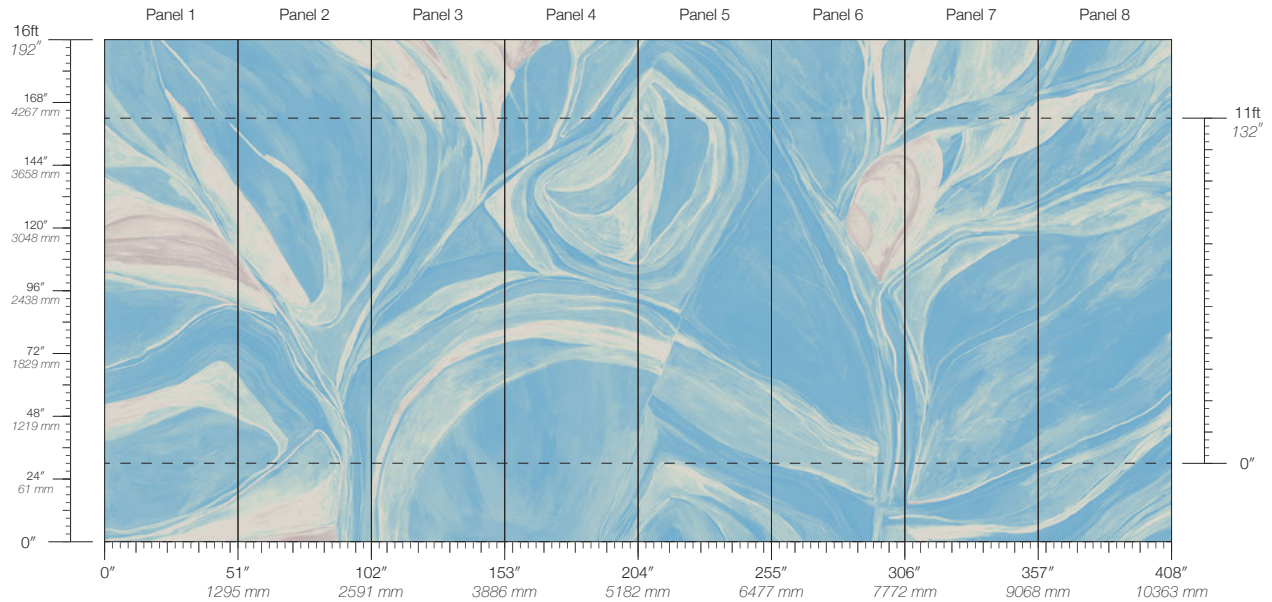

Abstract Lucid

Suitable for residential and commercial projects

COLOR
Lucid

STOCK
Made to order

REPEAT
Non-repeating

CONTACT
sales@calicowallpaper.com
+1 718 243 1705
57 Lispenard Street
New York, NY 10013 USA

ITEM
4203

MINIMUM
1 panel

LEAD TIME
4 weeks to print

CONTENT
Type II PVC-Free TPO

MAINTENANCE
Water-based cleanser

ORIGIN
USA

DISCLAIMER
Panel maps represent mural artwork only. Reference the physical sample for color and texture.

PANEL WIDTH
51" / 1295 mm trimmed

FLAMMABILITY
ASTM E84 Adhered Class A

DETAILS
Custom options available

PANEL HEIGHT
132" / 3353 mm standard
192" / 4877 mm extended

ENVIRONMENTAL
Recycled Content, Phthalate Free
Low VOC, HPD Available

PRICE
Available upon request