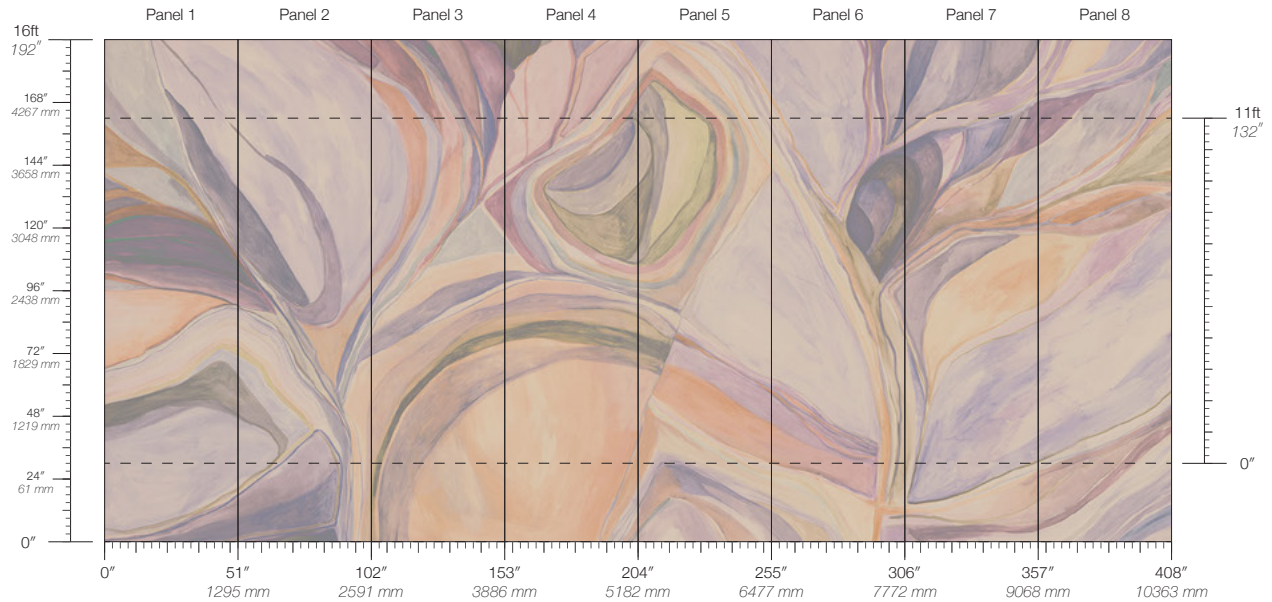

Abstract Ponder

Suitable for residential and commercial projects

COLOR
Ponder

STOCK
Made to order

REPEAT
Non-repeating

CONTACT
sales@calicowallpaper.com
+1 718 243 1705
57 Lispenard Street
New York, NY 10013 USA

ITEM
4207

MINIMUM
1 panel

LEAD TIME
4 weeks to print

CONTENT
Type II PVC-Free TPO

MAINTENANCE
Water-based cleanser

ORIGIN
USA

DISCLAIMER
Panel maps represent mural artwork only. Reference the physical sample for color and texture.

PANEL WIDTH
51" / 1295 mm trimmed

FLAMMABILITY
ASTM E84 Adhered Class A

DETAILS
Custom options available

PANEL HEIGHT
132" / 3353 mm standard
192" / 4877 mm extended

ENVIRONMENTAL
Recycled Content, Phthalate Free
Low VOC, HPD Available

PRICE
Available upon request