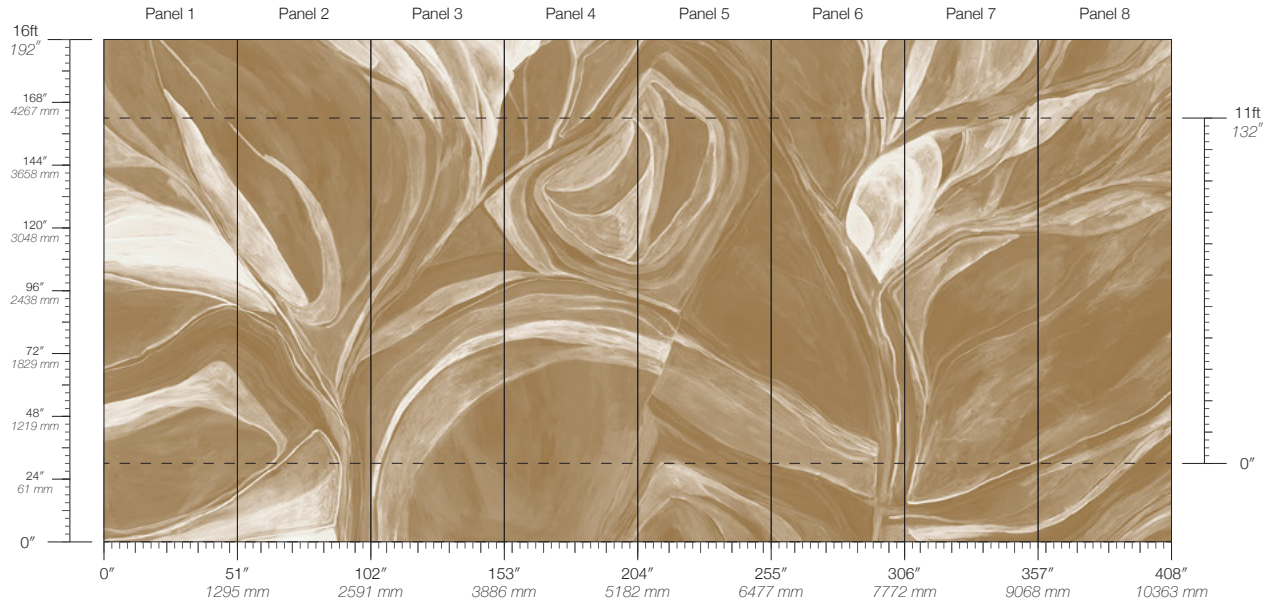

ORIGIN
USA

DISCLAIMER
Panel maps represent mural artwork only. Reference the physical sample for color and texture.

PANEL WIDTH
51" / 1295 mm trimmed

FLAMMABILITY
ASTM E84 Adhered Class A

DETAILS
Custom options available

PANEL HEIGHT
132" / 3353 mm standard
192" / 4877 mm extended

ENVIRONMENTAL
Recycled Content, Phthalate Free
Low VOC, HPD Available

PRICE
Available upon request

Abstract Figment

Suitable for residential and commercial projects